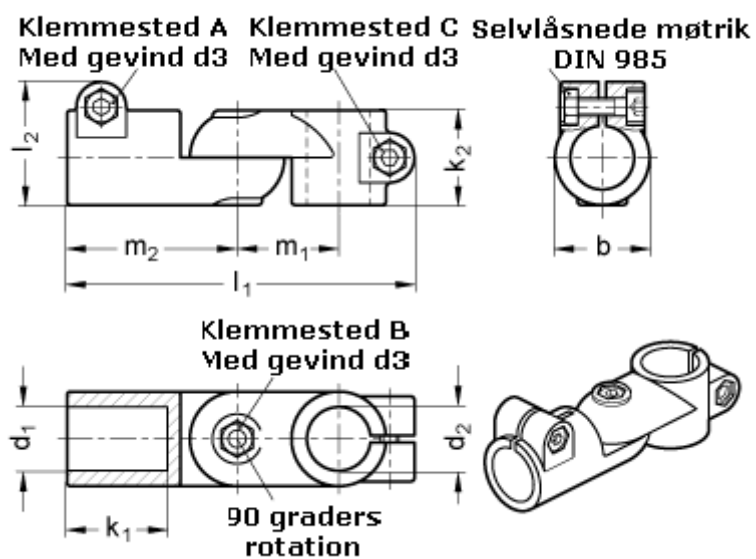

Article number: 20284B42B40T2BL

Description: E+G Swivel connector joint
GN284-B42-B40-2-BL

Measures

| | |
|--------------|-------------|
| $b = 65$ | $m_1 = 70$ |
| $d_1 = B42$ | $m_2 = 115$ |
| $d_2 = B40$ | |
| $d_3 = M10$ | |
| $k_1 = 74.0$ | |
| $k_2 = 65$ | |
| $l_1 = 230$ | |
| $l_2 = 77.5$ | |